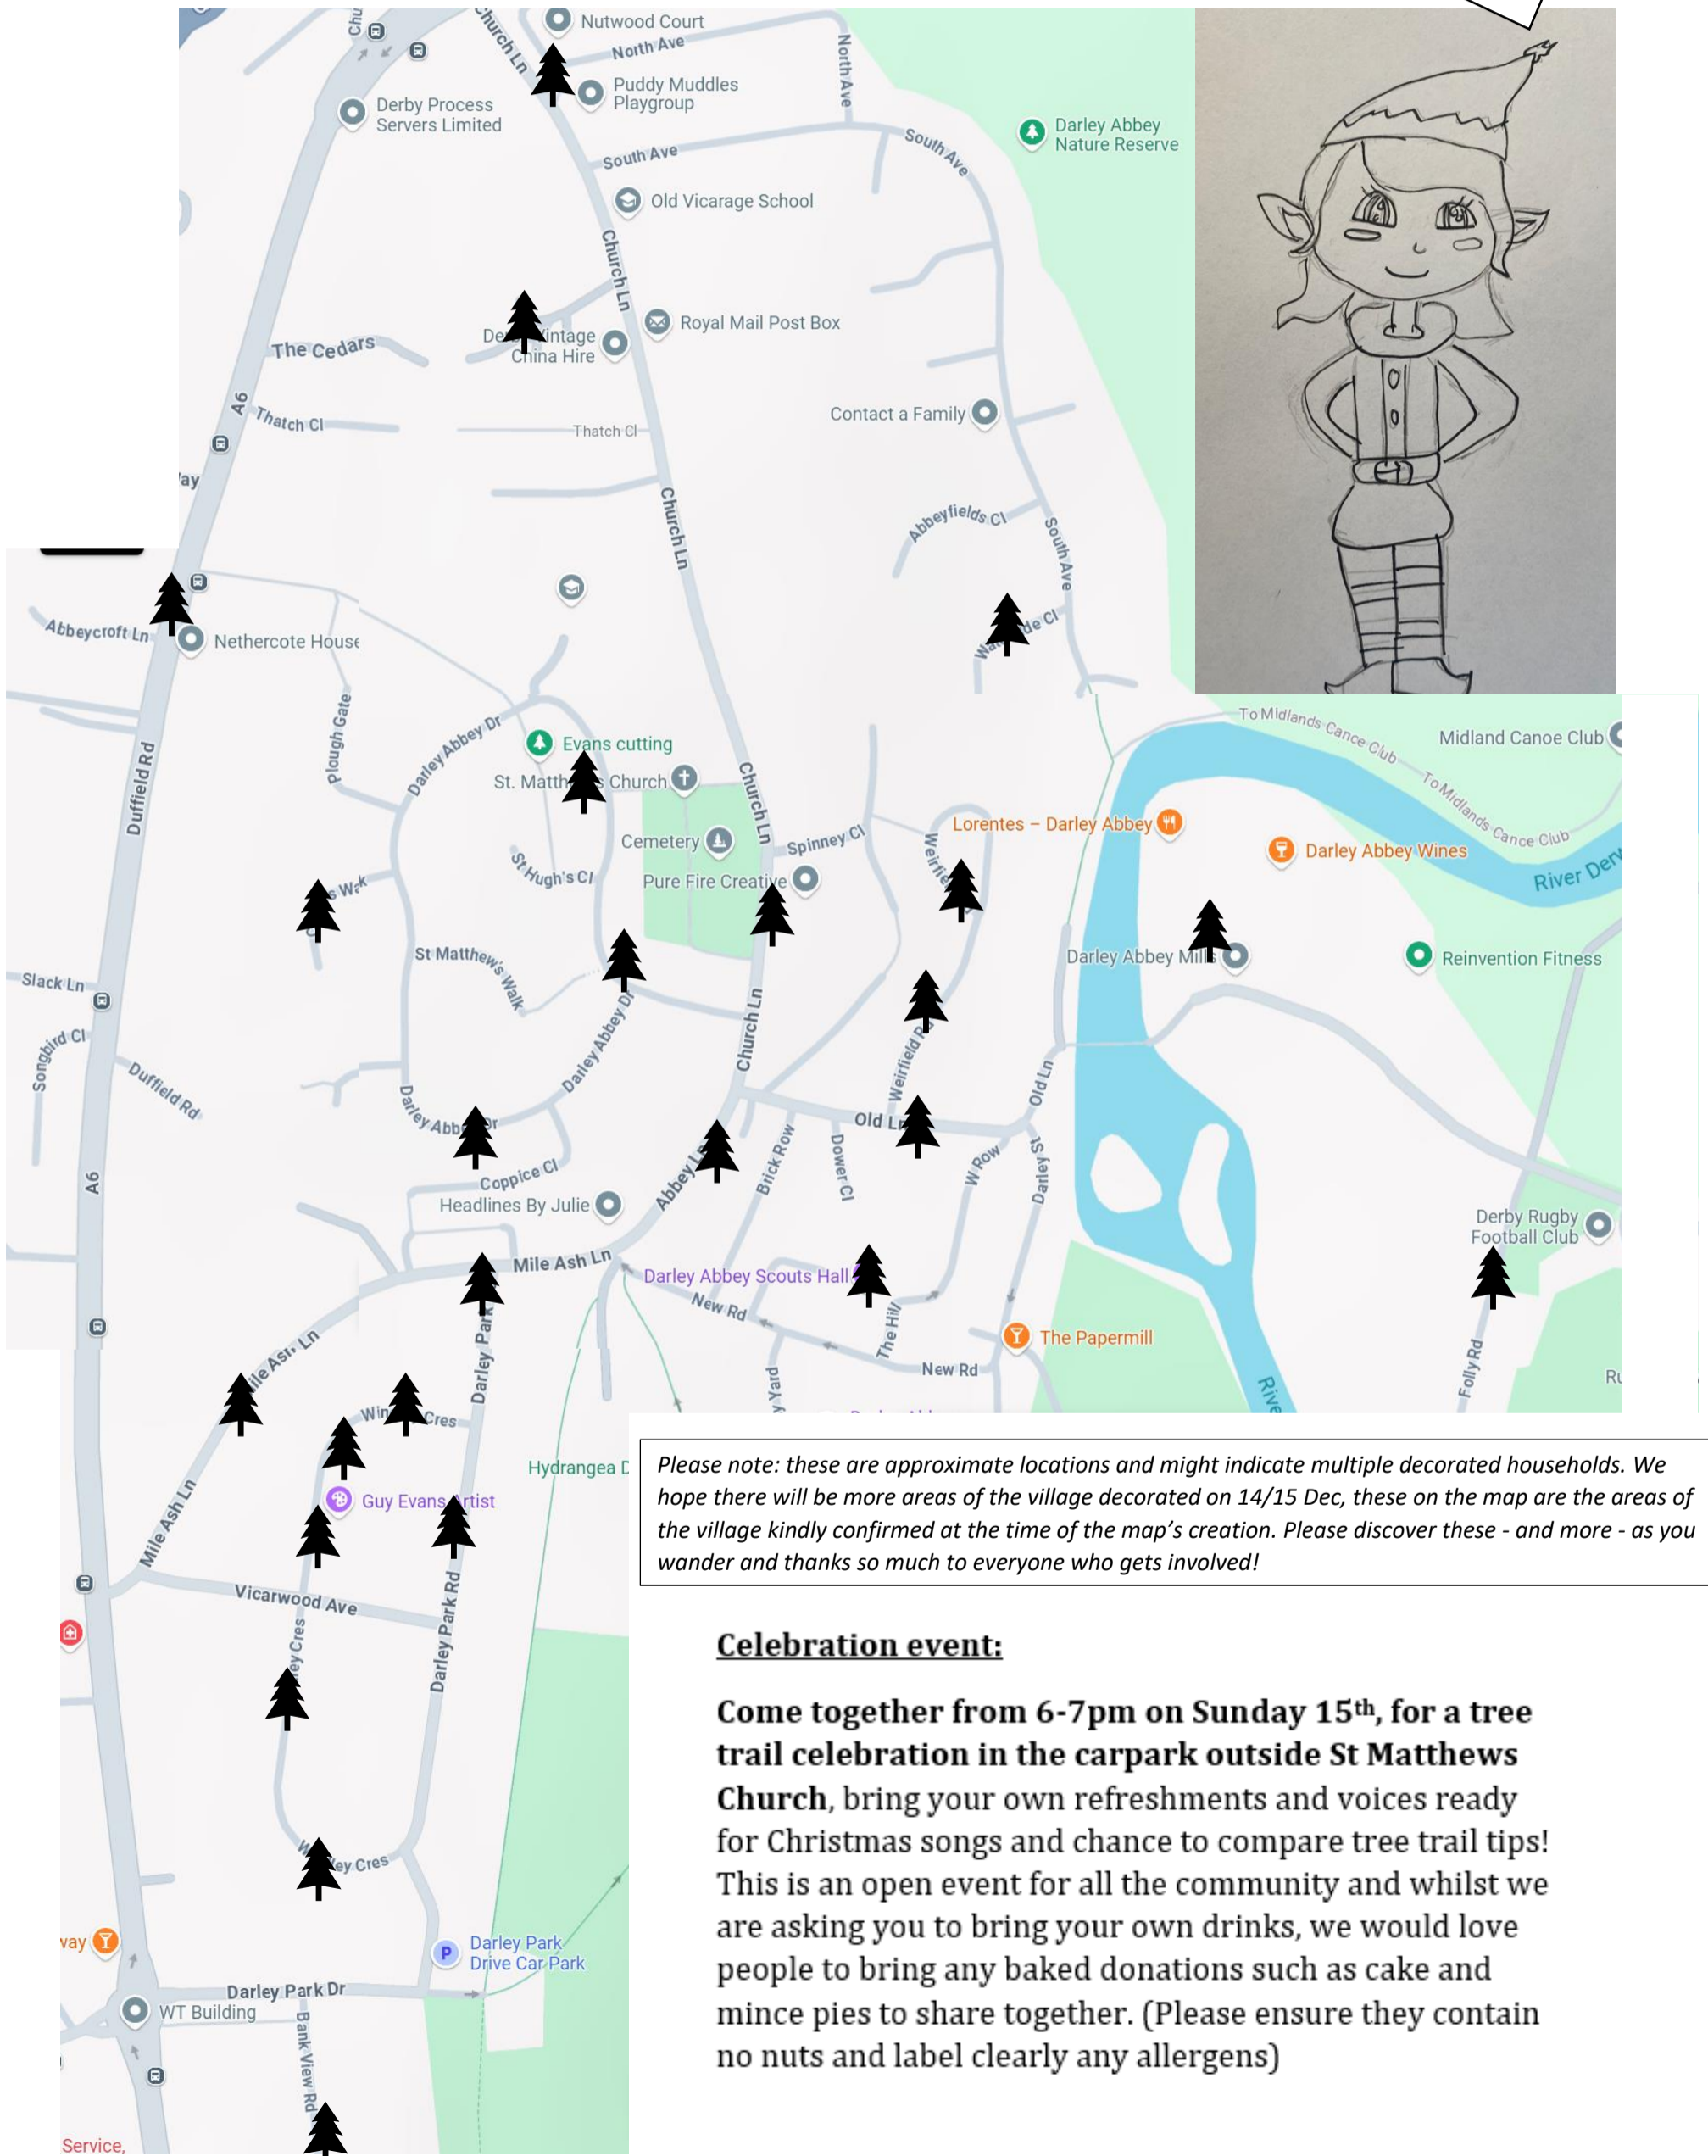

## Welcome to Darley Abbey's Festive Tree Trail!

Saturday 14<sup>th</sup> and Sunday 15<sup>th</sup> December 2024, 10am – 6pm

Carols, cakes and refreshments - Sunday 15<sup>th</sup> Dec, details below.

*I'm Abbey, the local Christmas elf!  
Follow the tree symbols on the  
map to see trees / bushes or other  
outdoor spaces dressed with  
themes of the environment,  
animals and food! Enjoy the  
village looking fabulously festive!  
See you at the carols on the 15<sup>th</sup>!*

*Please note: these are approximate locations and might indicate multiple decorated households. We hope there will be more areas of the village decorated on 14/15 Dec, these on the map are the areas of the village kindly confirmed at the time of the map's creation. Please discover these - and more - as you wander and thanks so much to everyone who gets involved!*

### Celebration event:

**Come together from 6-7pm on Sunday 15<sup>th</sup>, for a tree trail celebration in the carpark outside St Matthews Church, bring your own refreshments and voices ready for Christmas songs and chance to compare tree trail tips! This is an open event for all the community and whilst we are asking you to bring your own drinks, we would love people to bring any baked donations such as cake and mince pies to share together. (Please ensure they contain no nuts and label clearly any allergens)**